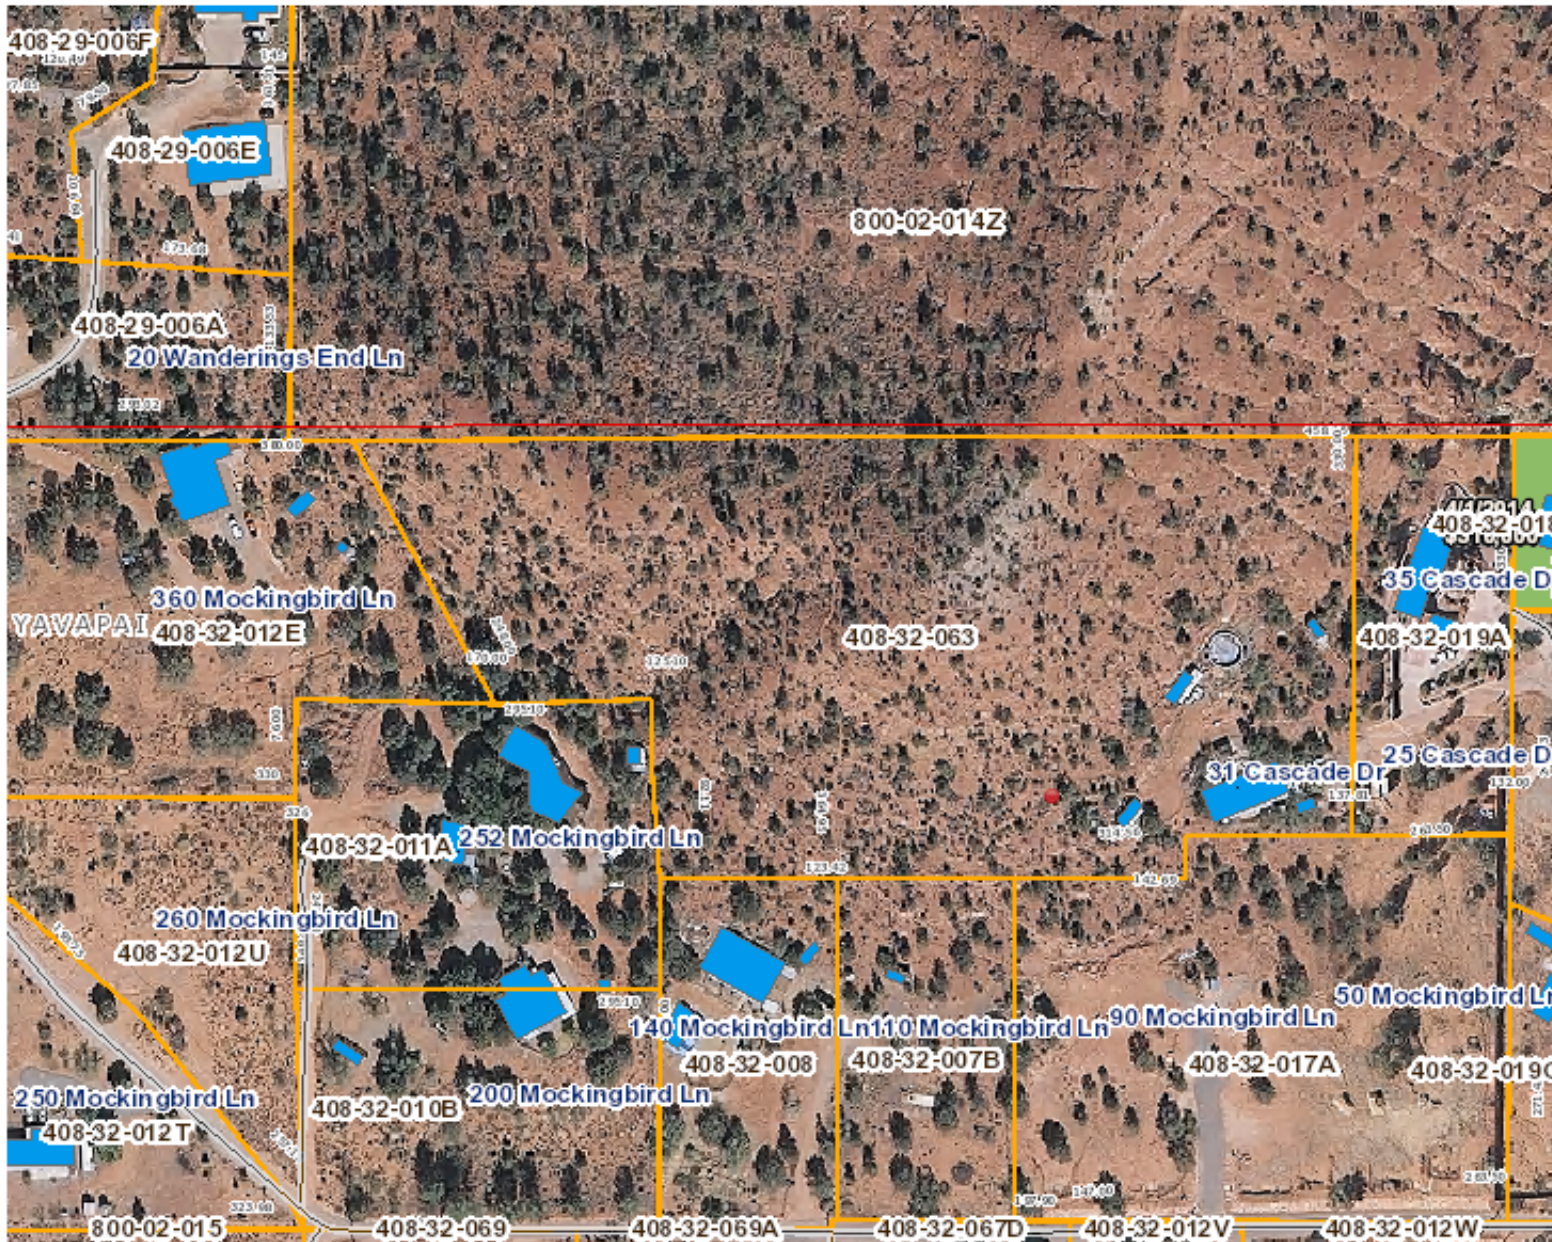

31 Cascade - Topography 408-32-063

- ### Legend
- City Boundaries
 - Cottonwood
 - Peoria
 - Prescott
 - Sedona
 - Camp Verde
 - Chino Valley
 - Clarkdale
 - Dewey-Humboldt
 - Jerome
 - Prescott Valley
 - Wickenburg
 - County Boundary
 - Counties
 - Lakes
 - Hydrology
 - Ephemeral Stream
 - Annual Stream
 - Parcels
 - Recent Sales (24 Month)
 - Buildings 2011
 - Subdivisions
 - Buildings 2014
 - Major Roads
 - Interstate
 - State Highways
 - Major Roads
 - Road Centerlines
 - Sect./Town./Range
 - Parcel Labels
 - Cities
 - <all other values>
- Legend truncated...

Disclaimer: Map and parcel information is believed to be accurate but accuracy is not guaranteed. No portion of the information should be considered to be, or used as, a legal document. The information is provided subject to the express condition that the user knowingly waives any and all claims for damages against Yavapai County that may arise from the use of this data.

Map printed on: 2.16.2016